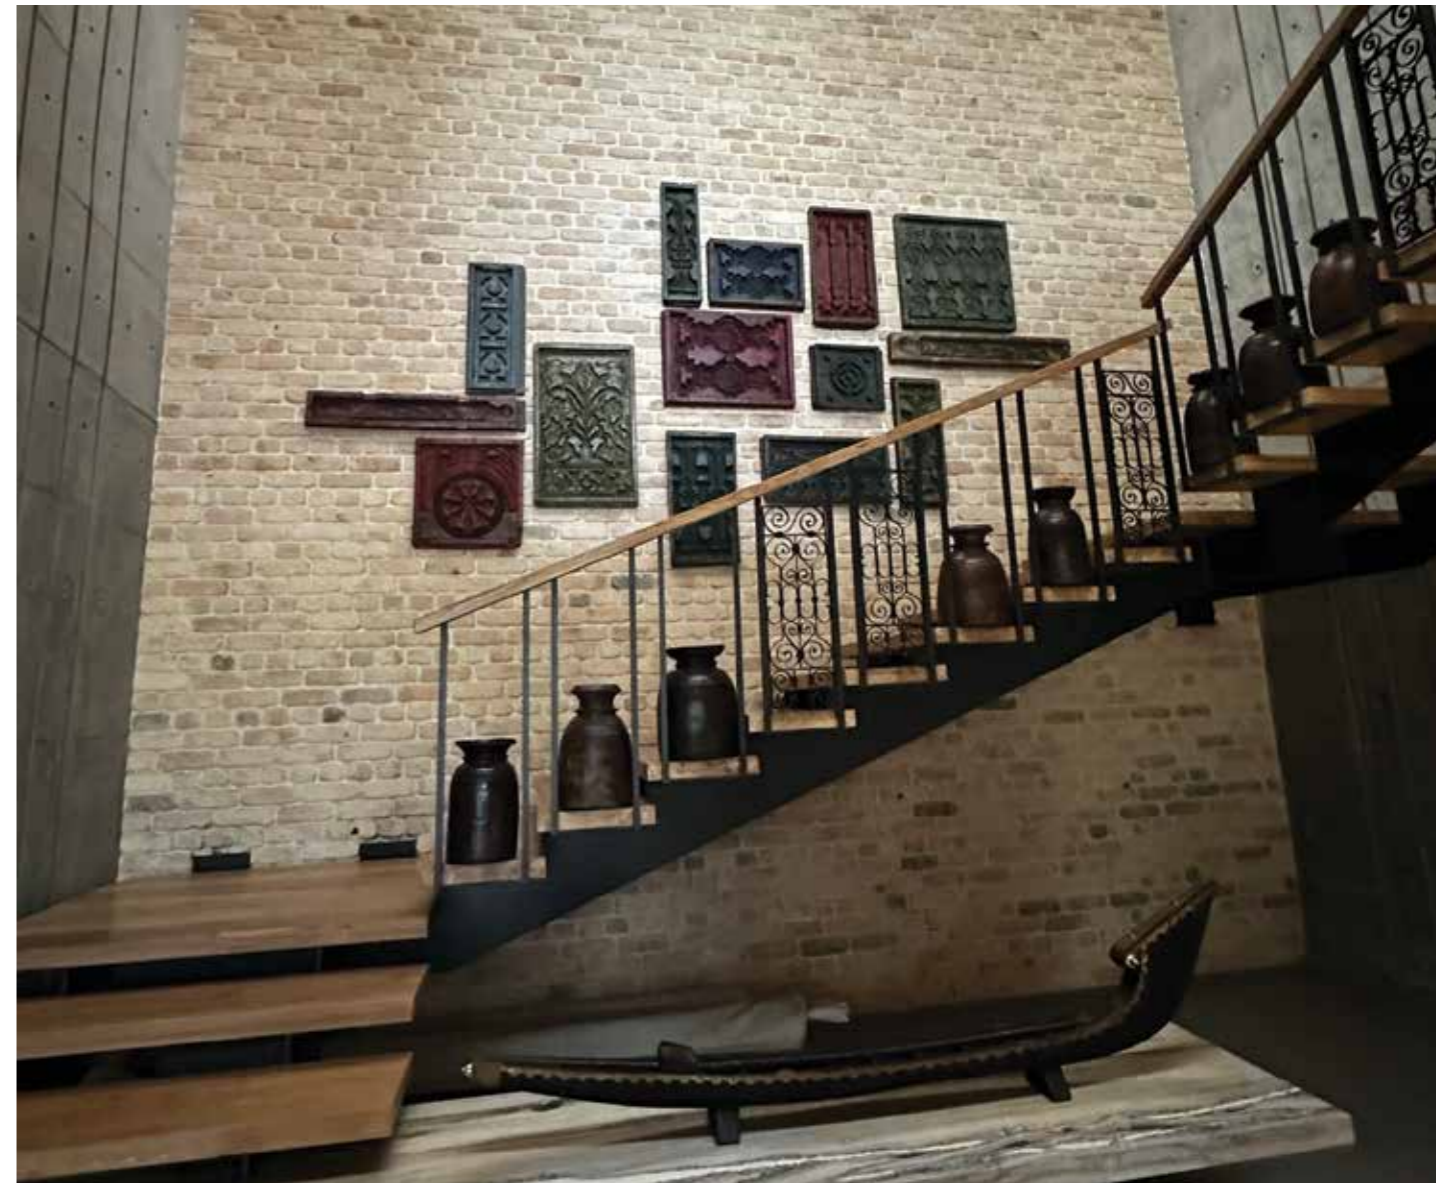

E1RT Charlecote Tumbled

E8T Canyon Retro Tumbled

E15T Palomino Buff Tumbled

Residential Project, Ar. Paresh Patel, Ahmedabad

Crafted

Our new Charcoal Brick ranges express depth and confidence. With the variation of bold greys, smoky wood, and jet black, they help achieve an aesthetic of authenticity and modern minimalism.